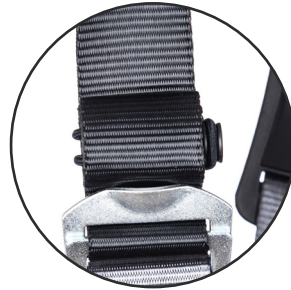

Features:

Front attachment point

Fully adjustable

Rip stitch indicators

Rear attachment point

Rescue strap

Tail ties